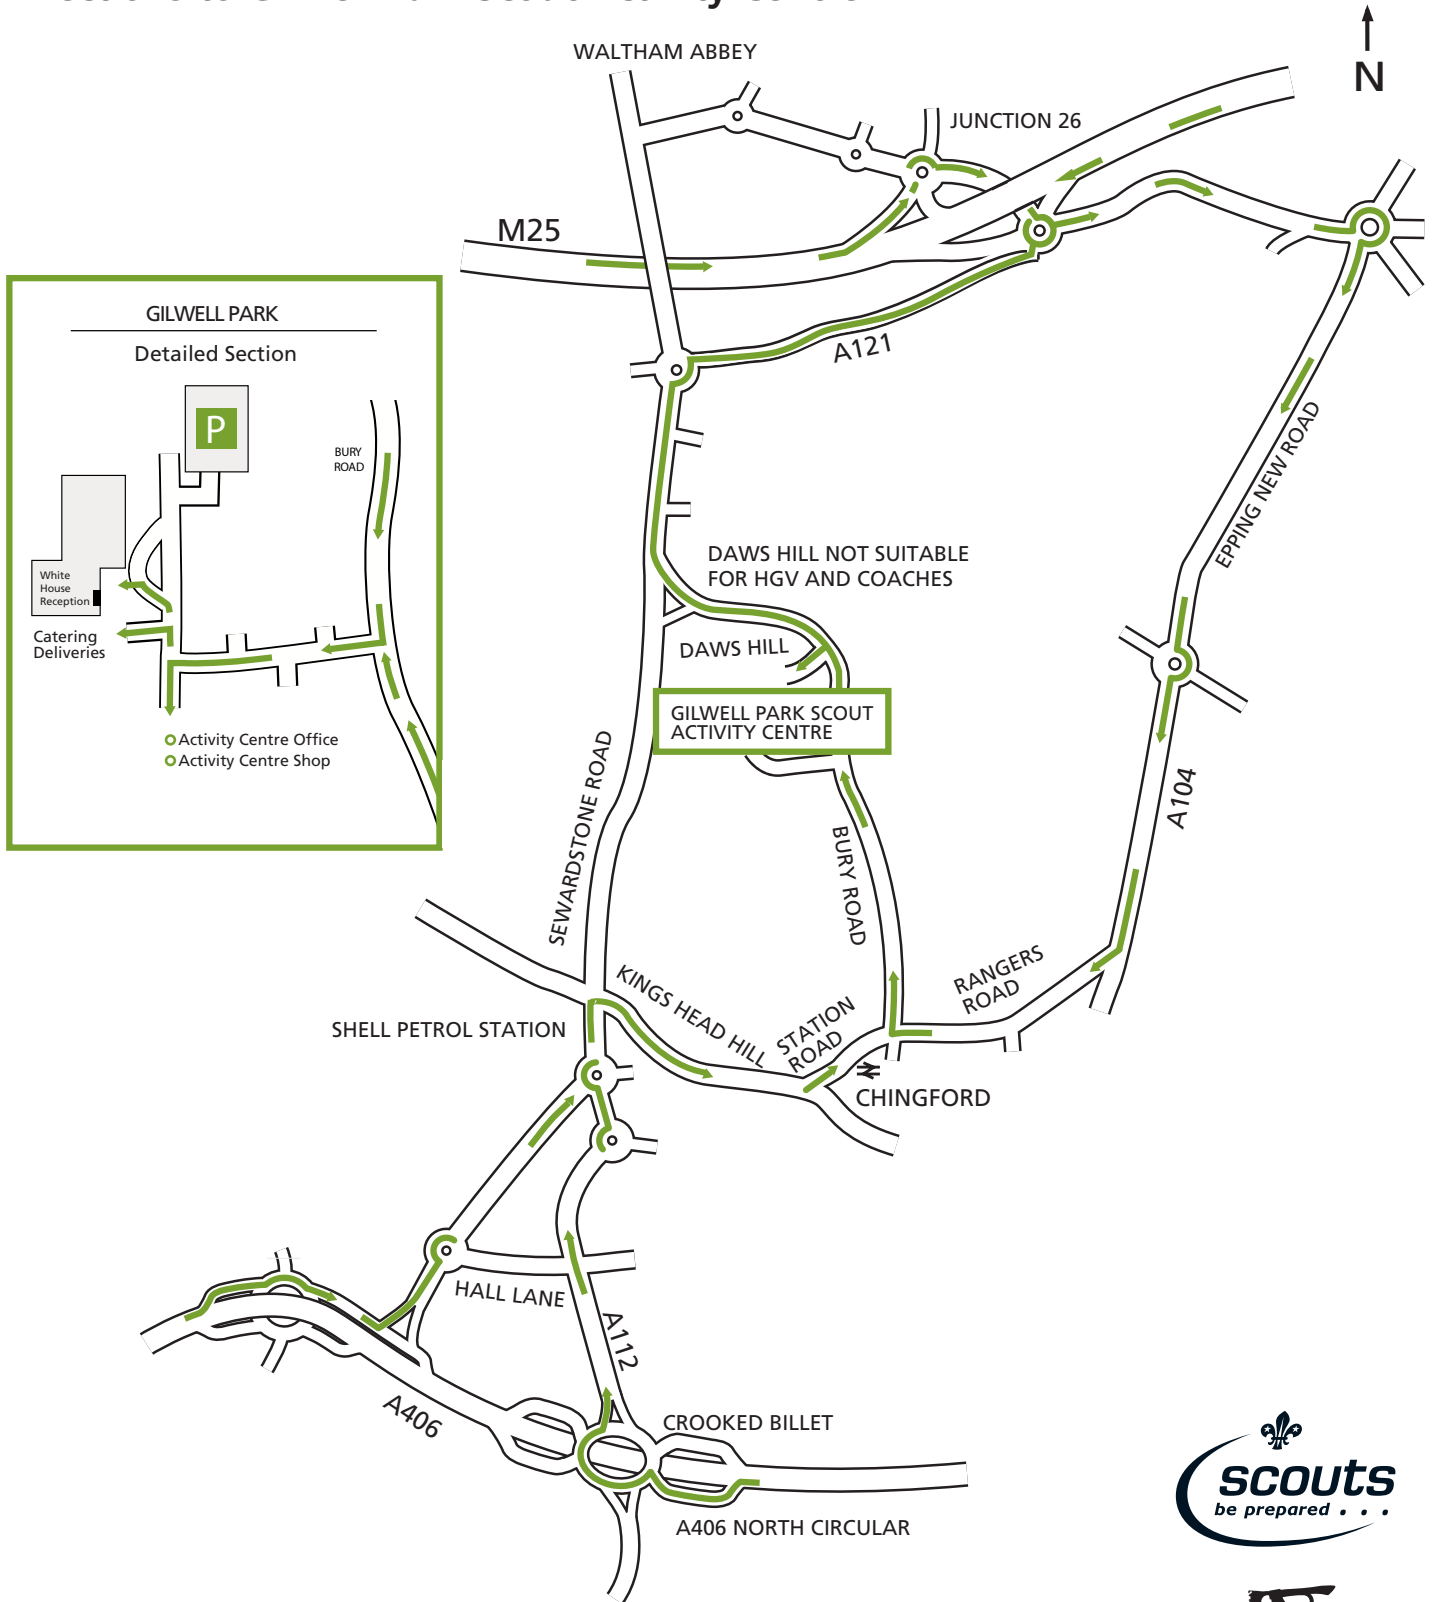

# Directions to Gilwell Park Scout Activity Centre

## Public Transport

### By Rail, Nearest station is Chingford.

Situated south of our centre, it is approximately 3 minutes drive. Taxis are available from outside of the station.

### Heathrow Airport.

Follow signs onto the M4 at junction 4 and travel west to join the M25 at junction 15. Travel north around the M25 to junction 26.